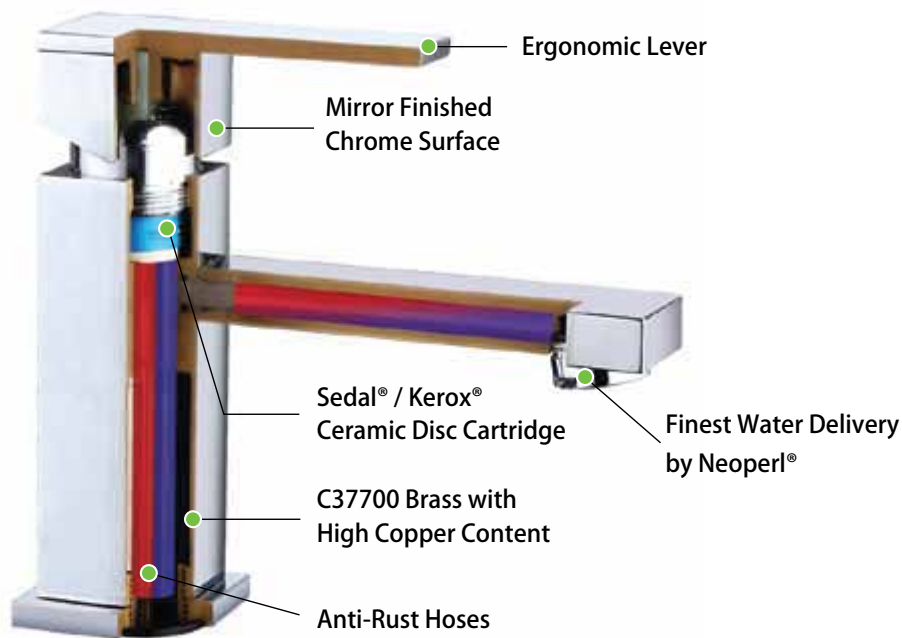

We 'TECH' it to the next level

Faucets

Bencardo faucets provide a great experience with their high quality and high performance. Tested to highest global standards, Bencardo products offer easily available spare parts, a comprehensive 7 years warranty and a nationwide pre sales & after sales service network.

All Bencardo products are made with the user in mind. We deploy continuously updated smart technologies with constant product innovation to make our customer's experience seamless and hassle free.