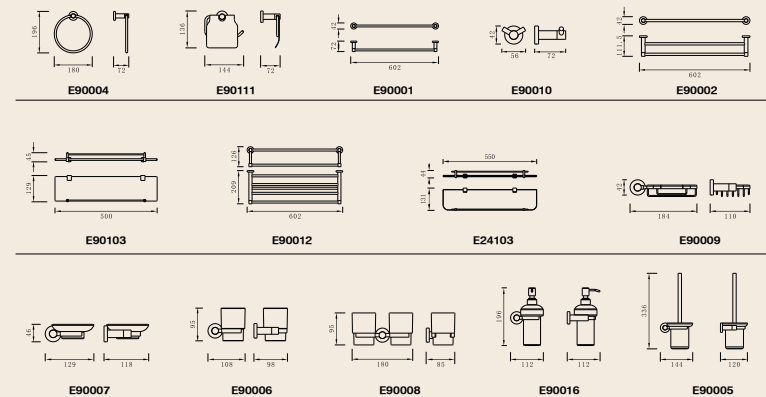

E 90005
Toilet brush holder

Material: Brass / SS
Finishing: Chrome

E 90002
Double towel bar

Material: Brass / SS
Finishing: Chrome

E 90003
Glass shelf

Material: Brass
Finishing: Chrome

E 90012
Double towel rack

Material: Brass / SS
Finishing: Chrome

E 24103
Glass shelf with rail

Material: Brass
Finishing: Chrome

DIMENSION DRAWING

N-87002
60mm Double
Towel Bar

N-87006
Tumbler Holder

N-87001
60mm Towel Bar

N-87005
Toilet Brush
Holder