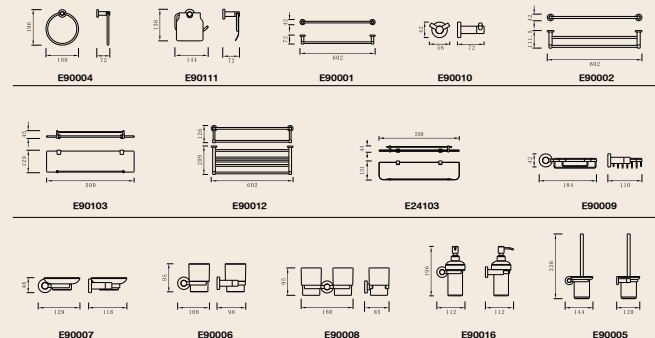

**E 90003**  
Glass shelf

Material: Brass  
Finishing: Chrome

**E 90012**  
Double towel rack

Material: Brass / SS  
Finishing: Chrome

**E 24103**  
Glass shelf with rail

Material: Brass  
Finishing: Chrome

## DIMENSION DRAWING

**N-87002**  
60mm Double  
Towel Bar

**N-87006**  
Tumbler Holder

**N-87001**  
60mm Towel Bar

**N-87005**  
Toilet Brush  
Holder

**N-87011**  
Roll Holder

**N-87004**  
Towel Ring

**N-87010**  
Robe Hook