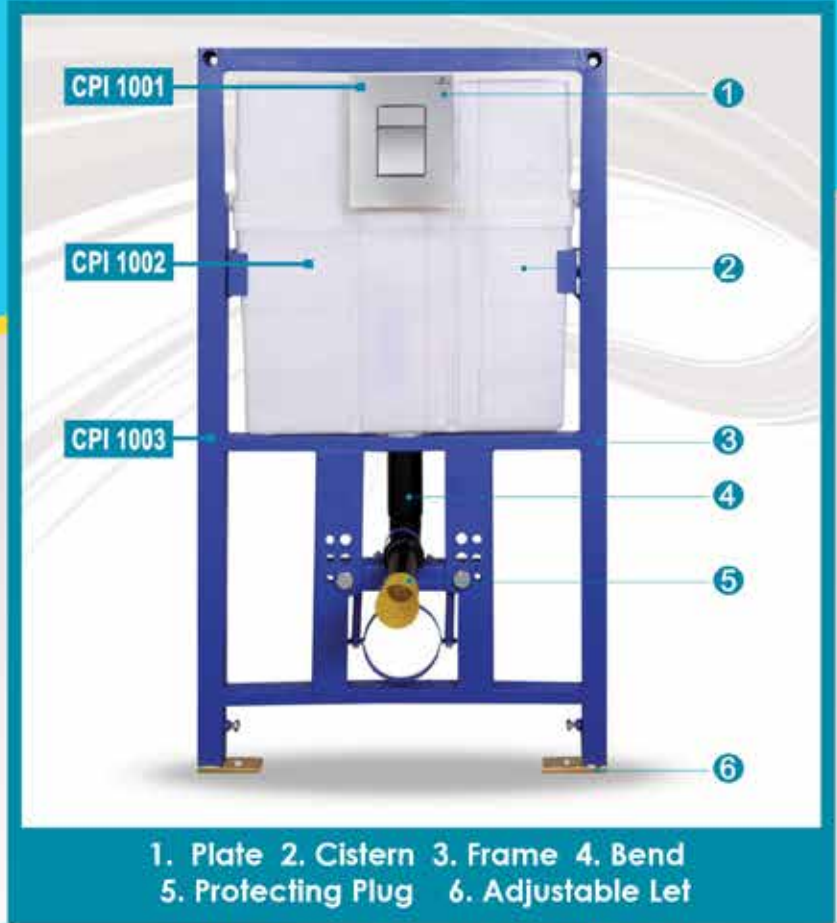

Slim Body Cistern

MRP: : _____

WATER SAVING

ECO FRIENDLY

LOW MAINTAINCE

EASY TO CLEAN

High Quality
Copper Angel
Valve

Flush Inlet
Outlet Valve

Leg Adjustable

Wall Fixing Hook
&
Anchor Fasteners

Wall Hung
Rack Bolt

W-238

Outlet Bend Pipe

1. Plate 2. Cistern 3. Frame 4. Bend
5. Protecting Plug 6. Adjustable Leg

Concealed Cistern

Place-Saving | Low-Noise | Quick Fix