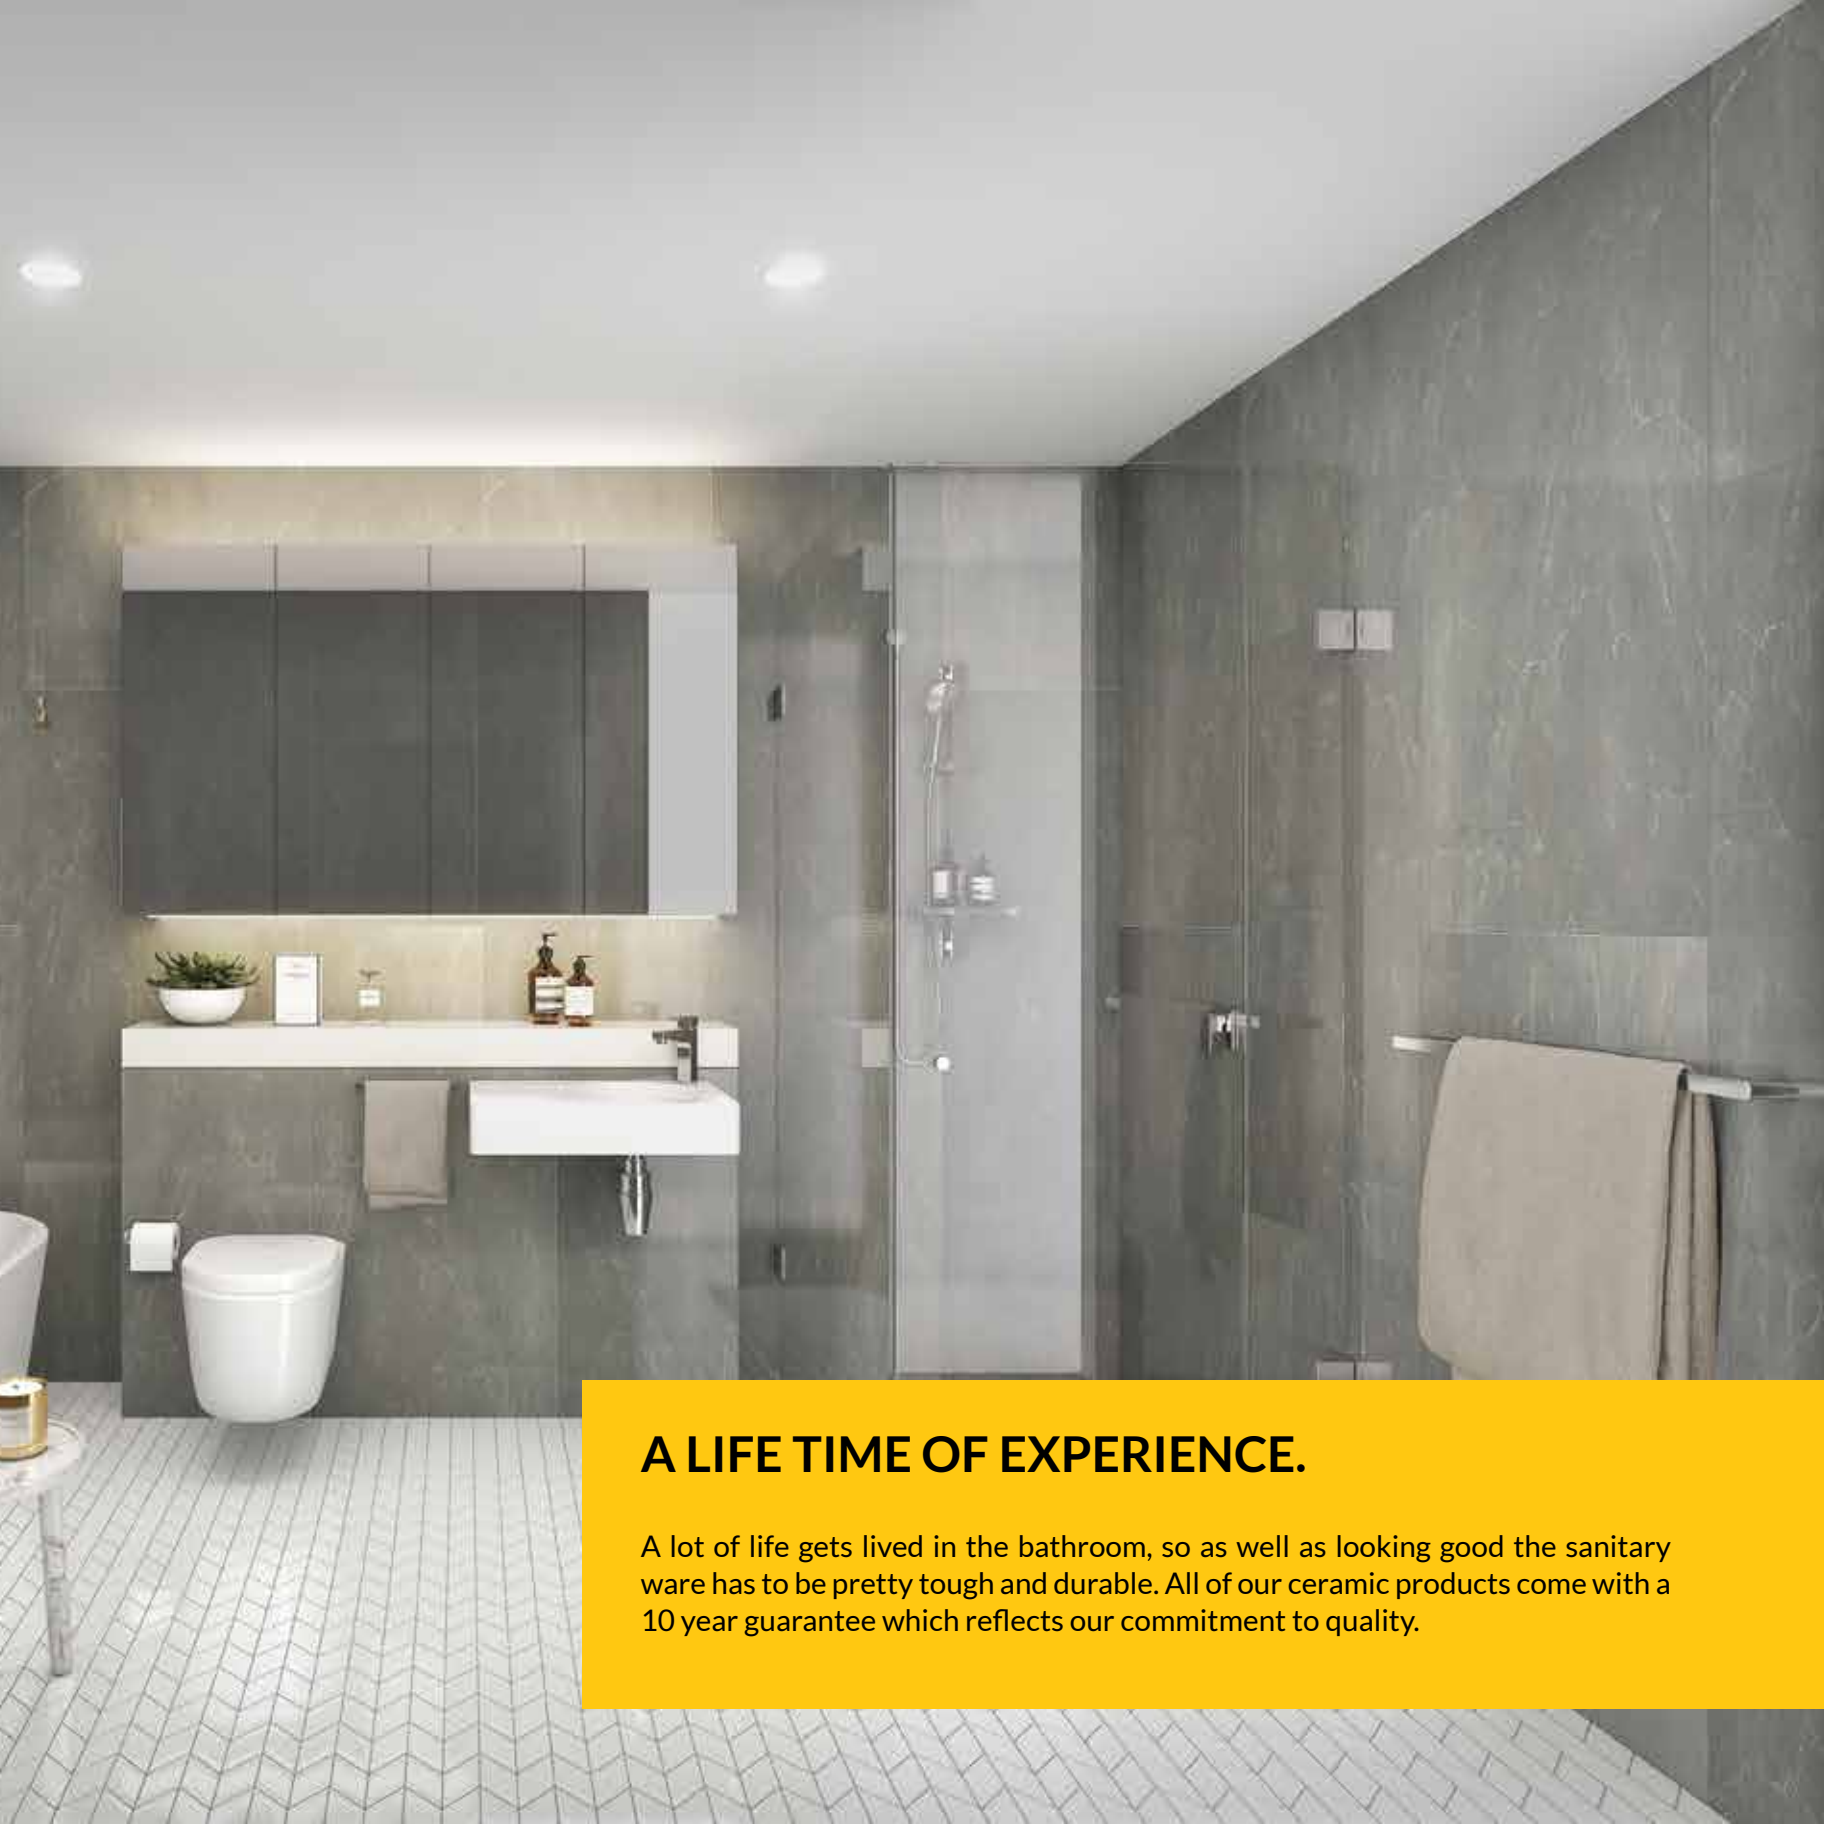

Slim Body Cistern

MRP: : _____

WATER SAVING

ECO FRIENDLY

LOW MAINTAINCE

EASY TO CLEAN

High Quality
Copper Angel
Valve

Flush Inlet
Outlet Valve

Leg Adjustable

Wall Fixing Hook
&
Anchor Fasteners

Wall Hung
Rack Bolt

W-238

Outlet Bend Pipe

1. Plate 2. Cistern 3. Frame 4. Bend
5. Protecting Plug 6. Adjustable Leg

Concealed Cistern

Place-Saving | Low-Noise | Quick Fix